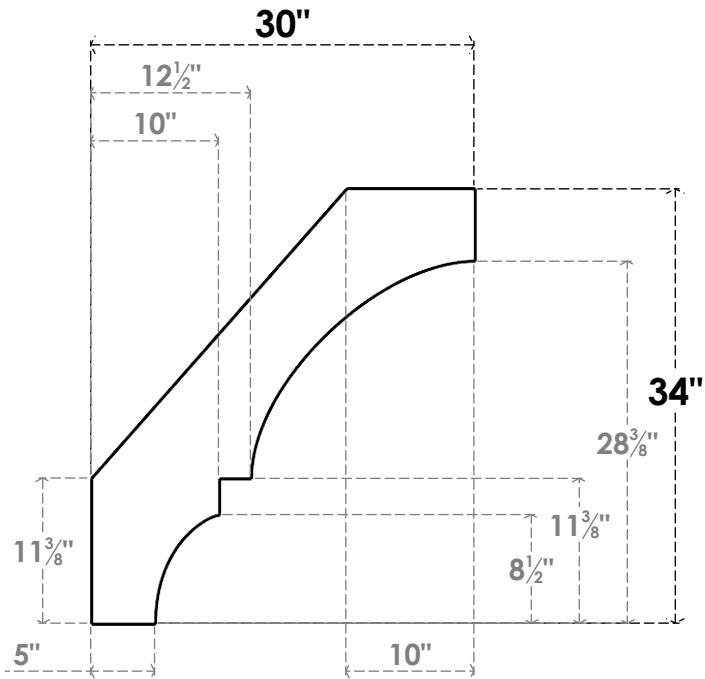

ITEM NUMBER: BRCPC055X30000X34000BOA

5 1/2"W X 30"D X 34"H BALBOA ARCHITECTURAL GRADE PVC CLOSED KNEE BRACE

SIDE PROFILE

FRONT PROFILE

ISOMETRIC

EKENA MILLWORK
 2300 WEST MAIN ST.
 CLARKSVILLE, TX 75426
 TOLL FREE: 866-607-0453
 WWW.EKENAMILLWORK.COM