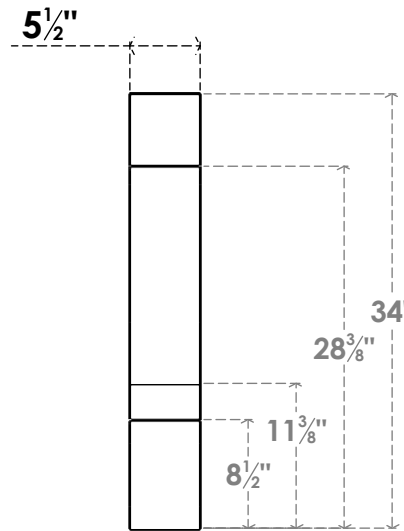

ITEM NUMBER: BRCPC055X30000X34000BOA

5 1/2"W X 30"D X 34"H BALBOA ARCHITECTURAL GRADE PVC CLOSED KNEE BRACE

SIDE PROFILE

FRONT PROFILE

ISOMETRIC

EKENA MILLWORK
 2300 WEST MAIN ST.
 CLARKSVILLE, TX 75426
 TOLL FREE: 866-607-0453
 WWW.EKENAMILLWORK.COM

NOTES

1. INSTALLATION TO BE COMPLETED IN ACCORDANCE WITH MANUFACTURER'S SPECIFICATIONS.
2. DRAWING MAY NOT BE TO SCALE
3. THIS DRAWING IS INTENDED FOR DESIGN AND PLANNING PURPOSES ONLY.
4. ALL INFORMATION CONTAINED HEREIN WAS CURRENT AT THE TIME OF DEVELOPMENT BUT MUST BE REVIEWED AND APPROVED BY THE PRODUCT MANUFACTURER TO BE CONSIDERED ACCURATE.
5. ARCHITECTURAL GRADE PVC PRODUCTS ARE MADE FROM EXPANDED CELLULAR PVC AND COME NATURALLY WHITE BUT MAY BE PAINTED